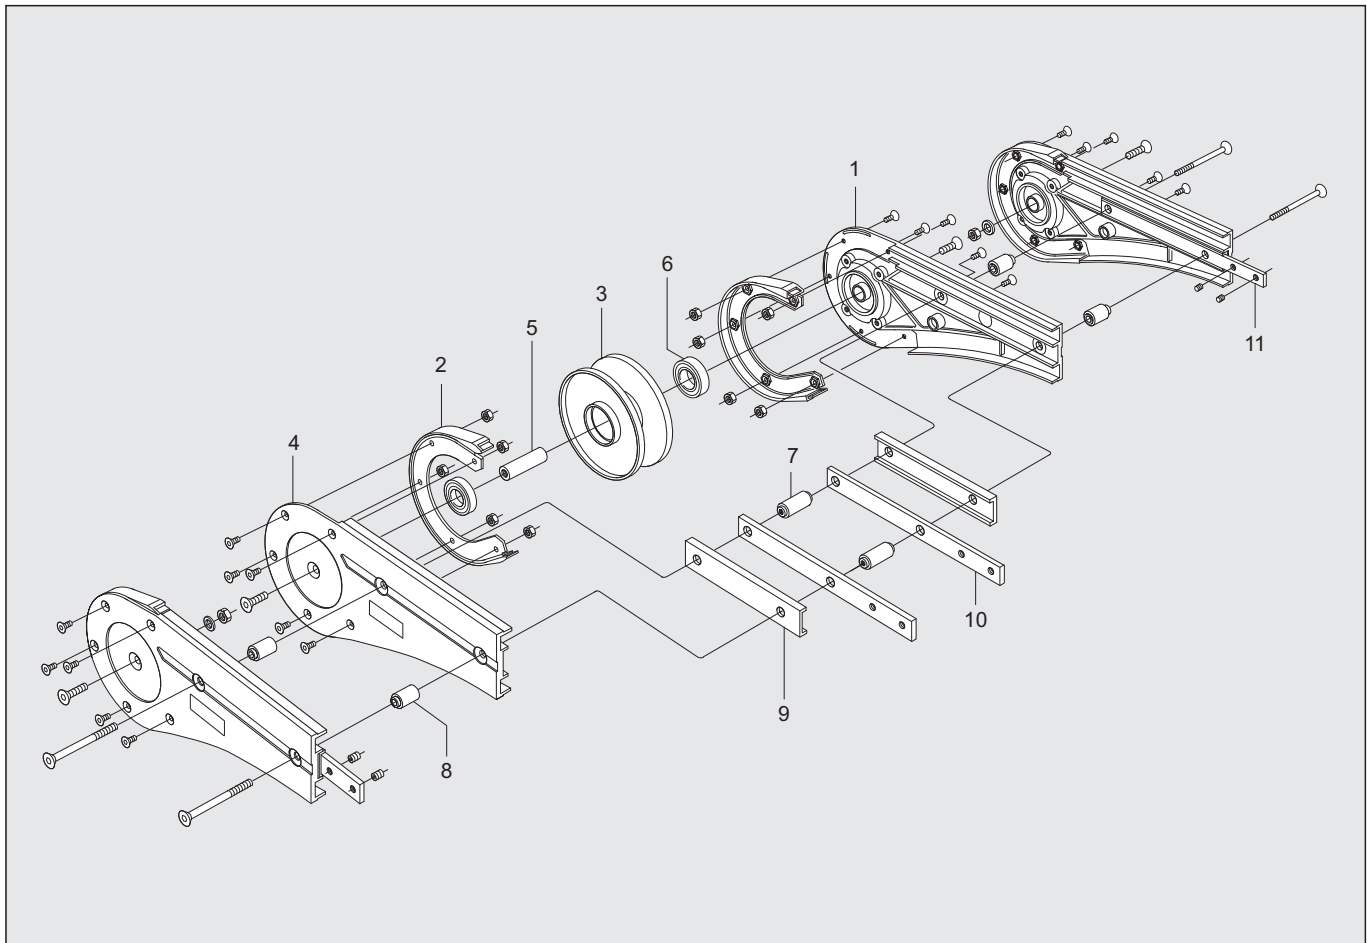

Idler end unit – XB

Contents

<i>Idler end unit</i>	
XBEJ A175 _____	2
<i>Revision list</i> _____	3

Idler end unit

XBEJ A175

Item	Description	Part No	Qty	Comments
1Side plate L	3924515.....	2	
2Guide	5043876.....	4	☆
3Idler wheel.....	3924517.....	1	☆
4Side plate R	3924516.....	2	
5Shaft.....	3921074.....	1	
6Bearing	6202-2Z.....	2	
7Spacer.....	5044322.....	2	
8Spacer, outer	5044331.....	4	
9Spacer.....	5044130.....	4	
10Connecting strip.....	5044317.....	2	
11Connecting strip.....	5044316.....	2	

☆ = Recommended spare part

Revision list

Document designation	Date	Type of revision	Entered by
XB002-E1	98-10-14	New version	Enator Inforum