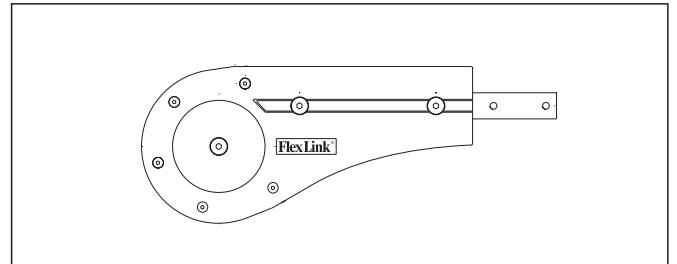

Idler end unit – XB

Contents

<i>Idler end unit</i>	
XBEJ A175 _____	2
<i>Revision list</i> _____	3

Idler end unit

XBEJ A175

Item	Description	Part No	Qty	Comments
1Side plate L	3924515.....	2	
2Guide	5043876.....	4	☆
3Idler wheel.....	3924517.....	1	☆
4Side plate R	3924516.....	2	
5Shaft.....	3921074.....	1	
6Bearing	6202-2Z.....	2	
7Spacer.....	5044322.....	2	
8Spacer, outer	5044331.....	4	
9Spacer.....	5044130.....	4	
10Connecting strip.....	5044317.....	2	
11Connecting strip.....	5044316.....	2	

☆ = Recommended spare part

Revision list

Document designation	Date	Type of revision	Entered by
XB002-E1	98-10-14	New version	Enator Inforum