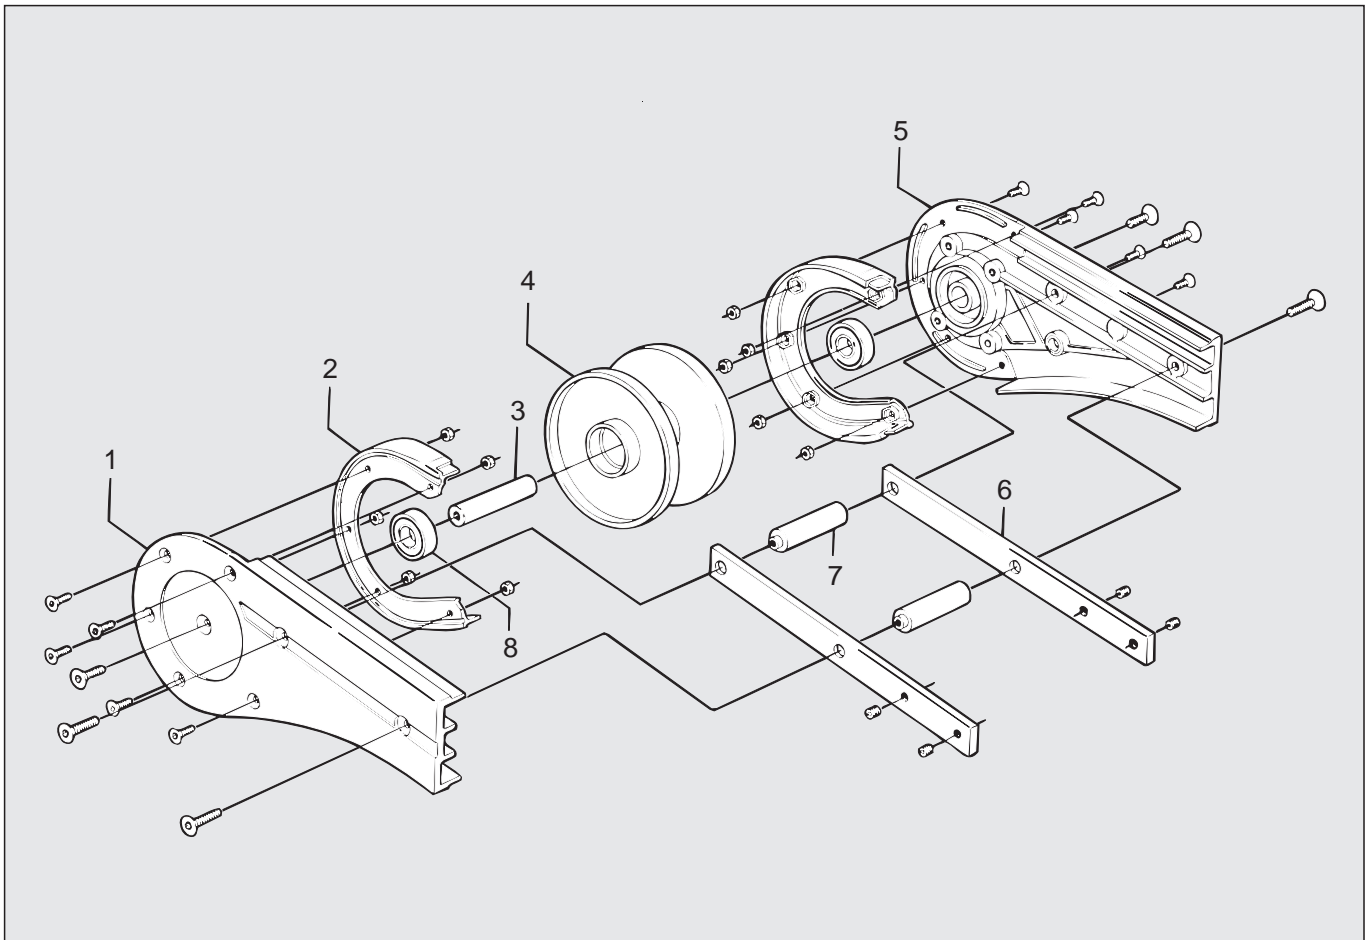

Idler end unit – Series C

Contents

<i>Idler end unit, conveyor system XM</i> XMEJ 315 C _____	2
<i>Idler end unit, conveyor system XH</i> XHEJ 325 C _____	3

Idler end unit, conveyor system XM

XMEJ 315 C

Item	Description	Part No	Qty	Comments
1Side plate R	3924516.....	1	
2Steering guide.....	3924704.....	2	☆
3Shaft.....	3920043.....	1	
4Idler wheel.....	3924696.....	1	☆
5Side plate L.....	3924515.....	1	
6Connecting strip.....	3920036.....	2	
7Spacer.....	3904440.....	2	
8Bearing	6202-2Z.....	2Stainless steel

☆ = recommended spare part

Idler end unit, conveyor system XH

XHEJ 325 C

Item	Description	Part No	Qty	Comments
1Side plate R	3921162	1
2Steering guide.....	3924704	2☆
3Shaft.....	3920057	1
4Idler wheel.....	3924703	1☆
5Side plate L.....	3921161	1
6Connecting strip.....	3920036	2
7Spacer.....	3904140	2
8Bearing	6202-2Z	2Stainless steel

☆ = recommended spare part