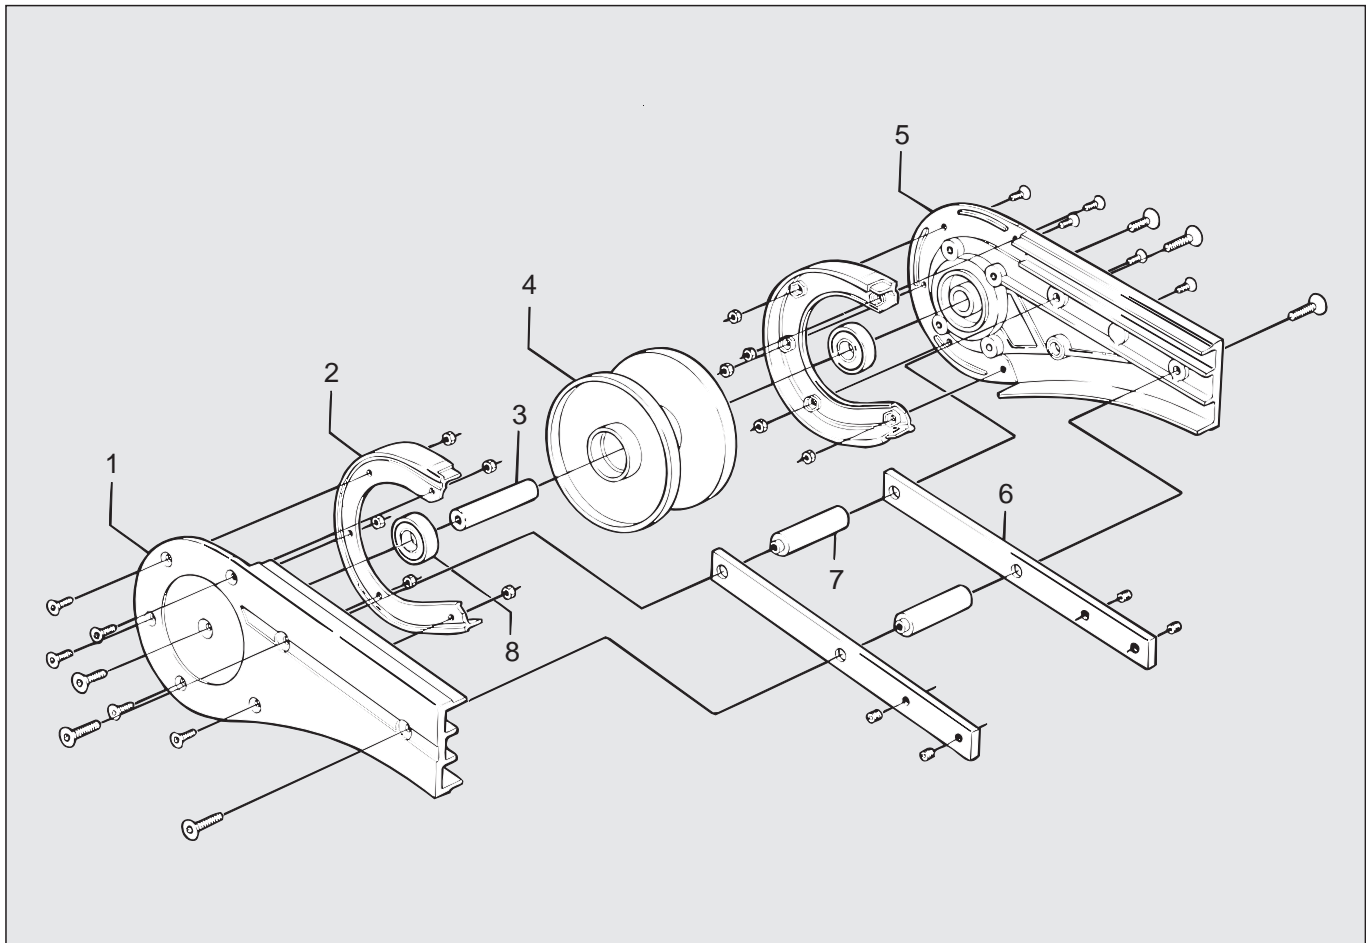

Idler end unit – Series C

Contents

<i>Idler end unit, conveyor system XM</i> XMEJ 315 C _____	2
<i>Idler end unit, conveyor system XH</i> XHEJ 325 C _____	3

Idler end unit, conveyor system XM

XMEJ 315 C

Item	Description	Part No	Qty	Comments
1Side plate R	3924516.....	1	
2Steering guide.....	3924704.....	2	☆
3Shaft.....	3920043.....	1	
4Idler wheel.....	3924696.....	1	☆
5Side plate L.....	3924515.....	1	
6Connecting strip.....	3920036.....	2	
7Spacer.....	3904440.....	2	
8Bearing	6202-2Z.....	2Stainless steel

☆ = recommended spare part

Idler end unit, conveyor system XH

XHEJ 325 C

Item	Description	Part No	Qty	Comments
1Side plate R	3921162	1
2Steering guide.....	3924704	2☆
3Shaft.....	3920057	1
4Idler wheel.....	3924703	1☆
5Side plate L.....	3921161	1
6Connecting strip.....	3920036	2
7Spacer.....	3904140	2
8Bearing	6202-2Z	2Stainless steel

☆ = recommended spare part